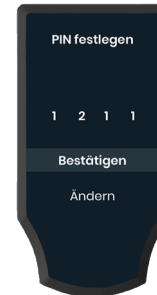

6

7

100 % in 3 h

8

Egret App

9

10

Set personal PIN

1. Start

2. Select digit

3. Continue

4. Next digit

5. Repeat

6. PIN set*

7. Confirm PIN

*use buttons to change PIN

11

12

1.

2.

Enjoy your ride with your new Egret **One**

EGRET