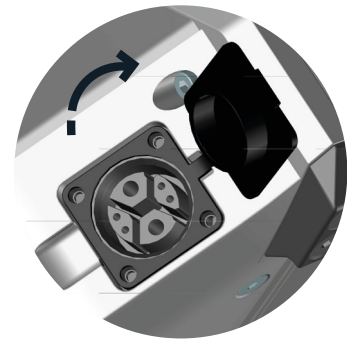

6

7

100 % in 3 h

8

Egret App

9

10

Set personal PIN