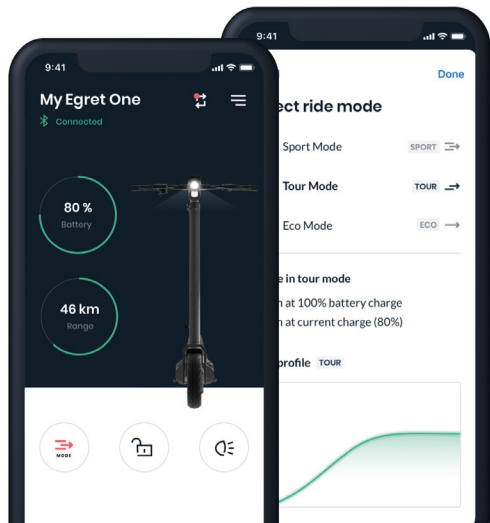

6

7

100 % in 3 h

8

Egret App

9

10

Set personal PIN

1. Start

2. Select digit

3. Continue

4. Next digit

5. Repeat

6. PIN set*

7. Confirm PIN

*use buttons to change PIN