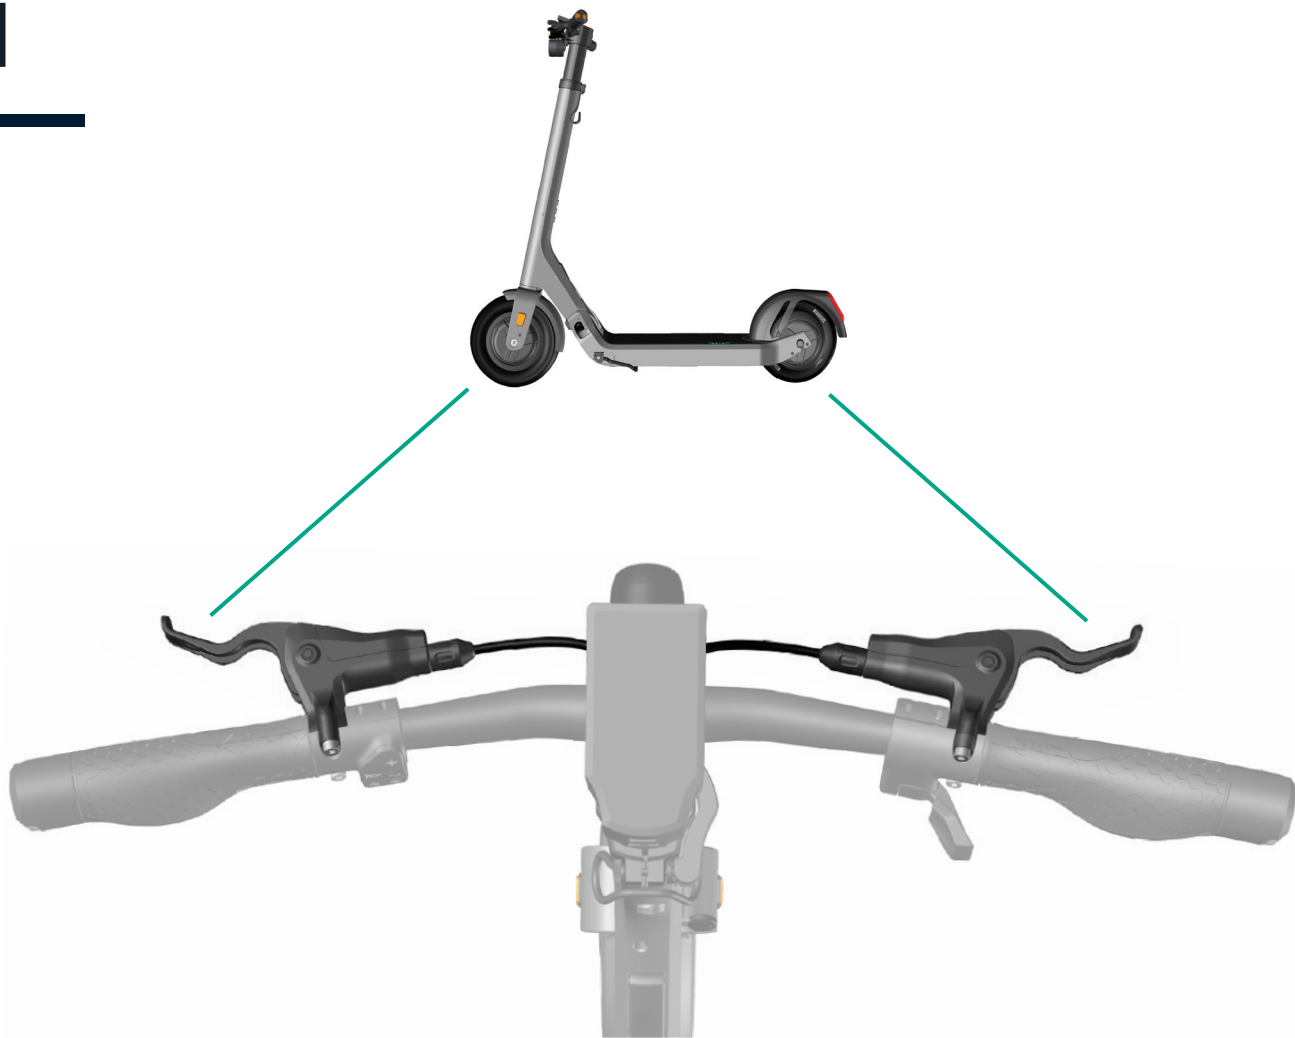

1. Start

2. Select digit

3. Continue

4. Next digit

5. Repeat

6. PIN set*

7. Confirm PIN

*use buttons to change PIN

11

12

1.

2.

Enjoy your ride with your new Egret **One**

EGRET