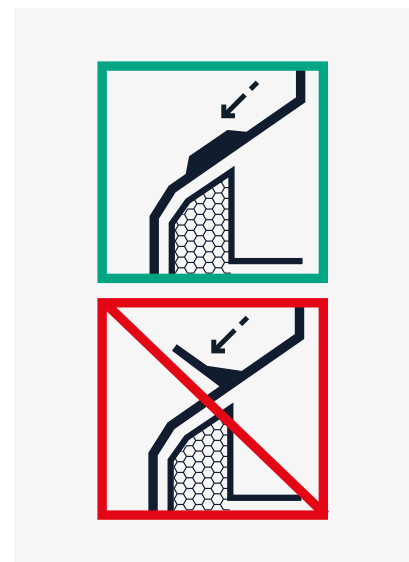

1.

2.

4

4

5

1.

2.

Info

6

7

100 % in 3 h

8

Egret App

9

10

Set personal PIN