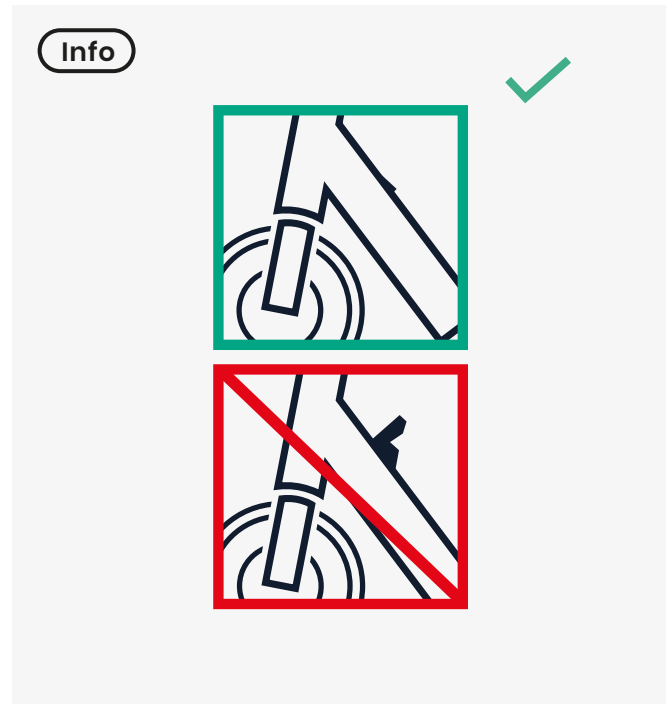

1.

2.

4

4

5

1.

2.

Info

6

7

100 % in 3 h

8

Egret App

9

10

Set personal PIN